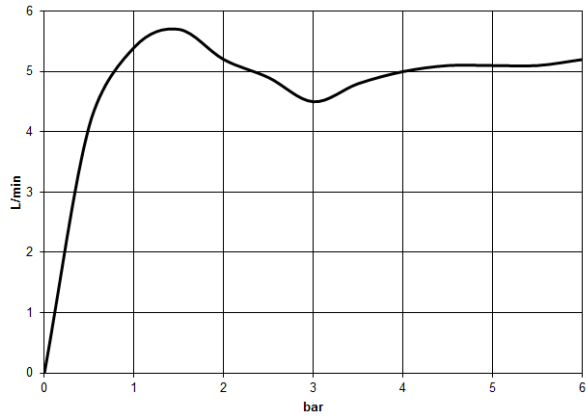

Body spray without volume control - Chrome

IMO

28 518 782

- spray head Ø 55mm
- ball-joint pivotable through 25° (in any direction)
- rain flow
- anti-scale system
- rosette 60 x 60 mm
- 1/2" connection
- max. flow 5 l/min
- WRAS
- This product can help a building meet the requirements of Green Building Rating Systems, e.g. LEED®, BREEAM®, DGNB

Recommended miscellaneous

- Concealed wall elbow -** 35 085 970 90
- max. recess depth 163 mm
 - min. recess depth 90 mm

28 518 782

mm [inches]

Flow rate chart

28 518 782

Spare parts list

No.	Item Number	Name	Quantity used	Delivery time
1	09 14 10 098 90	seal	1	2
2	09 27 98 003-00	rosette	1	10
3	09 31 11 048 90	pin	1	2
4	09 23 30 026-00	nut	1	10
5	09 14 15 010 90	ring	1	2
6	09 16 01 014 90	ring	1	2
7	09 23 01 048 90	back-flow preventer	1	2
8	09 21 40 016-00	connection	1	10
9	09 14 10 015 90	seal	1	2
10	90 12 05 027 00-00	casing (completely)	1	10