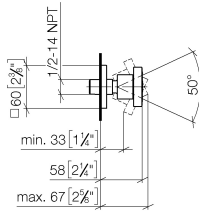

Body spray without volume control - Chrome

IMO

28 518 782

- spray head Ø 55mm
- ball-joint pivotable through 25° (in any direction)
- rain flow
- anti-scale system
- rosette 60 x 60 mm
- 1/2" connection
- max. flow 5 l/min
- WRAS
- This product can help a building meet the requirements of Green Building Rating Systems, e.g. LEED®, BREEAM®, DGNB

Fits: IMO, MEM, CL.1, CYO

	Chrome	28 518 782-00 0050
	Brushed Platinum	28 518 782-06 0050
	Platinum	28 518 782-08 0050
	Dark Chrome	28 518 782-19 0050
	Brushed Light Gold	28 518 782-27 0050
	Brushed Durabrass (23kt Gold)	28 518 782-28 0050
	Matte Black	28 518 782-33 0050
	Brushed Champagne (22kt Gold)	28 518 782-46 0050
	Champagne (22kt Gold)	28 518 782-47 0050
	Brushed Chrome	28 518 782-93 0050
	Brushed Dark Platinum	28 518 782-99 0050

Recommended miscellaneous

- Concealed wall elbow -** 35 085 970 90
- max. recess depth 163 mm
 - min. recess depth 90 mm

28 518 782

mm [inches]

Flow rate chart

28 518 782

Spare parts list

No.	Item Number	Name	Quantity used	Delivery time
1	09 14 10 098 90	seal	1	2
2	09 27 98 003-00	rosette	1	10
3	09 31 11 048 90	pin	1	2
4	09 23 30 026-00	nut	1	10
5	09 14 15 010 90	ring	1	2
6	09 16 01 014 90	ring	1	2
7	09 23 01 048 90	back-flow preventer	1	2
8	09 21 40 016-00	connection	1	10
9	09 14 10 015 90	seal	1	2
10	90 12 05 027 00-00	casing (completely)	1	10